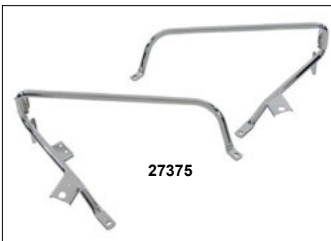

Chrome Saddlebag Supports

Designed to fit the contour of the fender struts and protect your bags from the brake caliper and swingarm.

PCP	Bolt	Model	OEM	Size
3613	2	1984-99 FXST, FLST	91790-84A	6 1/4"
27392	1	1984-99 FXST, FLST		
27388	2	2000-05 FXST, 2007-11 FLST (not FLSTF)		
27389	1	2000-on FXST, FLST		
27395	2	2006-10 FXST 2007-on FLSTF		
3614*	2	1982-94 FXR	90587-85A	7 1/4"
27197**	2	1991-05 FXD 1996-05 FXDWG	90589-91C	10 1/4"
27221	2	1993-95 FXDWG	90593-93	
27398	2	1991-up FXD 1996-up FXDWG		
3550		1971-85 FX-FXE	90584-85	7-3/8"
3544**		1982-93 XLH	90799-86	5 3/4"
27219^		1994-on XLH (except XL 1200S and 2002-03 XL883R)	90799-94	5-5/8"
3516		Relocation kit for FXR 1982-86	90504-82	
27220		Relocation kit for XLH	68471-94C	

* 1982-89 models require PCP #3516 relocation kit.
** Requires PCP #3516 relocation kit.
^ Requires PCP #27220 relocation kit.

FLT Chrome Saddlebag Support Set

Chrome left and right supports can be used on 2009-13 FLT models without trim rails. Stock on 2009-on FLXH and FLTRX. Not for use with saddlebag trim sets.

27375	2009-13 FLT (49206-09A)
82146	2009-13 FLT

Saddlebag Support Cushion 1993-13

Black rubber cushions replace 90764-93.
23083 4 Pack