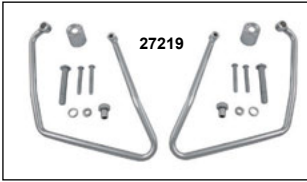

Saddlebag Supports