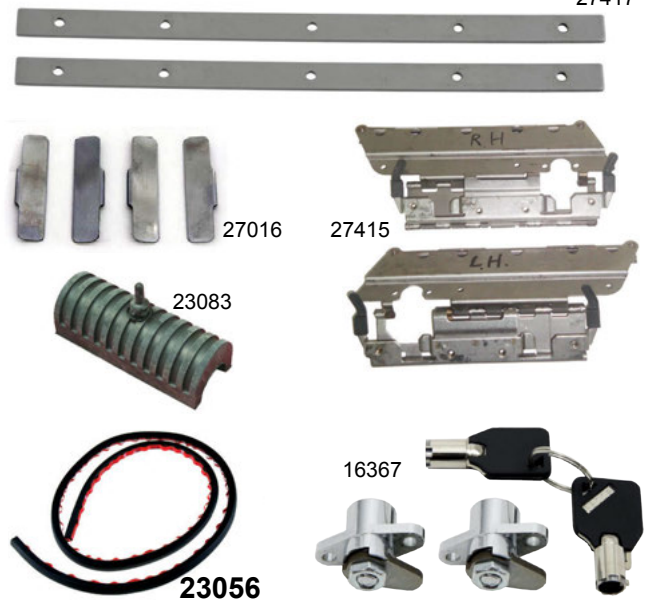

Accessories

23054	Lid gasket 1980-92 (90633-82A) (each)
23056	Lid gasket 1993-13 (90675-93A) (each)

Saddlebag

27414

21997

21998

21942

Saddlebag Mounting Kits

PCP	Application	Description
27414	FLH 1993-on	With left and right latch assembly set, Touring pack hardware, OE saddlebag hardware, saddlebag lid wear plates, reinforcing lid back plate set, and pin set
21998	FLH 1993-13	Hardware set without latch
21997	FLT 1993-on	Teethers, hardware, seals, hinges, lock and key set. Direct replacement for OEM latch kits
21996	FLT 1993-on	Includes small clips, hinges, face plates, and key-lock set for both bags
21942	FLT 1995-on	Includes bail head studs, washers, grommets, receptacles, mounts for the left and right side and torx head hardware.

Saddlebag Mounting Replacement Hardware

PCP	Item	Application
99909	Liner Kit	FLT 1993-13
27417	Lid back plate set (90700-93)	FLT 1993-13
27016	Lid wear plates (90972-93)	FLT 1993-13
27017	Top straps (53567-93)	FLT 1993-13
16292	Hinge	FLT 1979-92
45591	Face plate	FLT 1993-13
27415	Latch set	FLT 1993-13
23083	Rubber bumper set	FLT 1993-13
23053	Bumper set	FLT 2014-on
10390	5/16" Saddlebag rivets	All
10392	3/8" Saddlebag rivets	All
23111	Gaskets for stretched bags	FLT 1993-13
23056	Gaskets	FLT 1993-13
23054	Gaskets	FLT 1980-92
16367	Lock and key	FLT, FLHT 1993-on
16381	Lock and key	FLT 1993-13
16382	Lock and key, black	FLT 1993-13