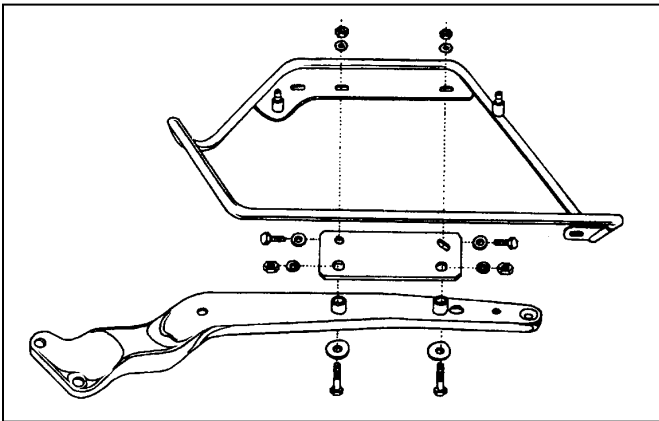

Saddlebag

Fiberglass Saddlebag Mount Kit 1986-99

This kit mounts Preston #99980 fiberglass bags to Softails.
27139 Kit (2 plates & hardware) 1-3/4" c/c lowers