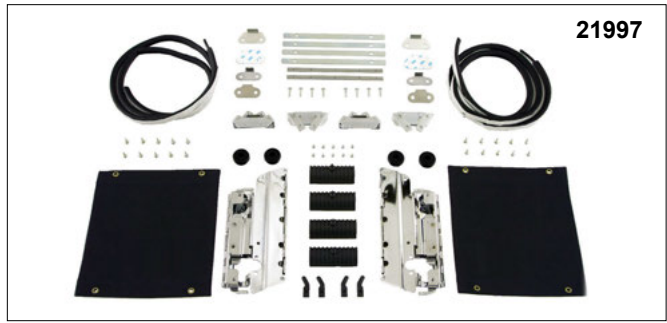

Accessories

23054	Lid gasket 1980-92 (90633-82A) (each)
23056	Lid gasket 1993-13 (90675-93A) (each)

Saddlebag

27414

21997

21998

21942

Saddlebag Mounting Kits

PCP	Application	Description
27414	FLH 1993-on	With left and right latch assembly set, Touring pack hardware, OE saddlebag hardware, saddlebag lid wear plates, reinforcing lid back plate set, and pin set
21998	FLH 1993-13	Hardware set without latch
21997	FLT 1993-on	Teethers, hardware, seals, hinges, lock and key set. Direct replacement for OEM latch kits
21996	FLT 1993-on	Includes small clips, hinges, face plates, and key-lock set for both bags
21942	FLT 1995-on	Includes bail head studs, washers, grommets, receptacles, mounts for the left and right side and torx head hardware.