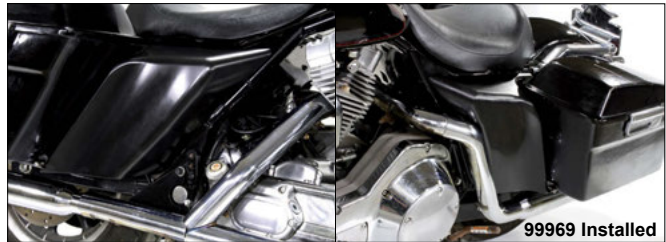

FLT Contour Side Cover Set

Formed ABS plastic covers are contoured to flow back to the saddlebags. Will compliment stock or stretched saddlebags.

PCP	Application	99970
99969	1997-08 FLT, FLH, FLHR	
99970	2009-on FLT, FLH, FLHR	
99971	2009-on FLT with tun pins	
16371	Battery side cover pin screws 1997-on FL	
16372	Side cover grommets 1997-07 FLT (11491-A)	
16373	Side cover grommets 2008-on FLT (11650)	
16374	Side cover bushing set 1997-07 FLT	

Touring Frame Side Cover Set

Paint ready molded SBS frame cover set for left and right sides. Fits 2009-on FLT.

99972