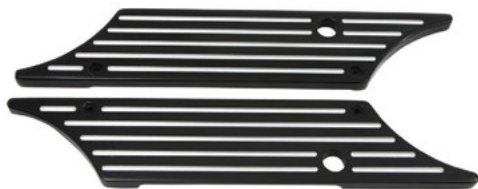

Black Ball Milled Saddlebag Latch Set

Black saddlebag latches with silver grooves. Fits 1993-on FLT.

21945