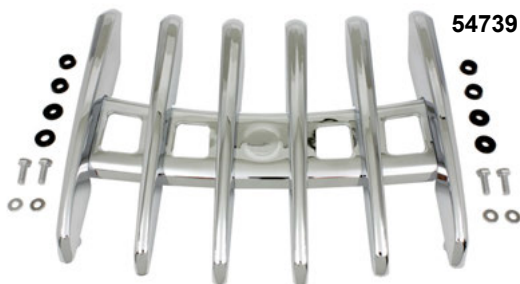

54739

Chrome Tour Pack Luggage Racks

Chrome luggage rack for light loads (less than 10 pounds).

PCP	Style	Application
54738	Standard	King or Chopped tour pack lids
54739	Stealth	FLHR 2008-on King, Chopped or Razor tour pack lids