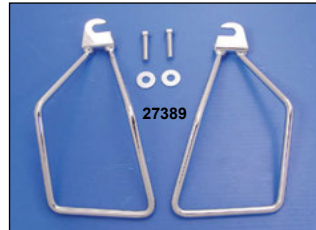

Chrome Saddlebag Supports

Designed to fit the contour of the fender struts and protect your bags from the brake caliper and swingarm.

PCP	Bolt	Model	OEM	Size
3613	2	1984-99 FXST, FLST	91790-84A	6 1/4"
27392	1	1984-99 FXST, FLST		
27388	2	2000-05 FXST, 2007-11 FLST (not FLSTF)		
27389	1	2000-on FXST, FLST		
27395	2	2006-10 FXST 2007-on FLSTF		
3614*	2	1982-94 FXR	90587-85A	7 1/4"
27197**	2	1991-05 FXD 1996-05 FXDWG	90589-91C	10 1/4"
27221	2	1993-95 FXDWG	90593-93	
27398	2	1991-up FXD 1996-up FXDWG		
3550		1971-85 FX-FXE	90584-85	7-3/8"
3544**		1982-93 XLH	90799-86	5 3/4"
27219^		1994-on XLH (except XL 1200S and 2002-03 XL883R)	90799-94	5-5/8"
3516		Relocation kit for FXR 1982-86	90504-82	
27220		Relocation kit for XLH	68471-94C	

* 1982-89 models require PCP #3516 relocation kit.
** Requires PCP #3516 relocation kit.
^ Requires PCP #27220 relocation kit.

FLT Chrome Saddlebag Support Set

Chrome left and right supports can be used on 2009-13 FLT models without trim rails. Stock on 2009-on FLXH and FLTRX. Not for use with saddlebag trim sets.

27375	2009-13 FLT (49206-09A)
82146	2009-13 FLT

Saddlebag Support Cushion 1993-13

Black rubber cushions replace 90764-93.
23083 4 Pack