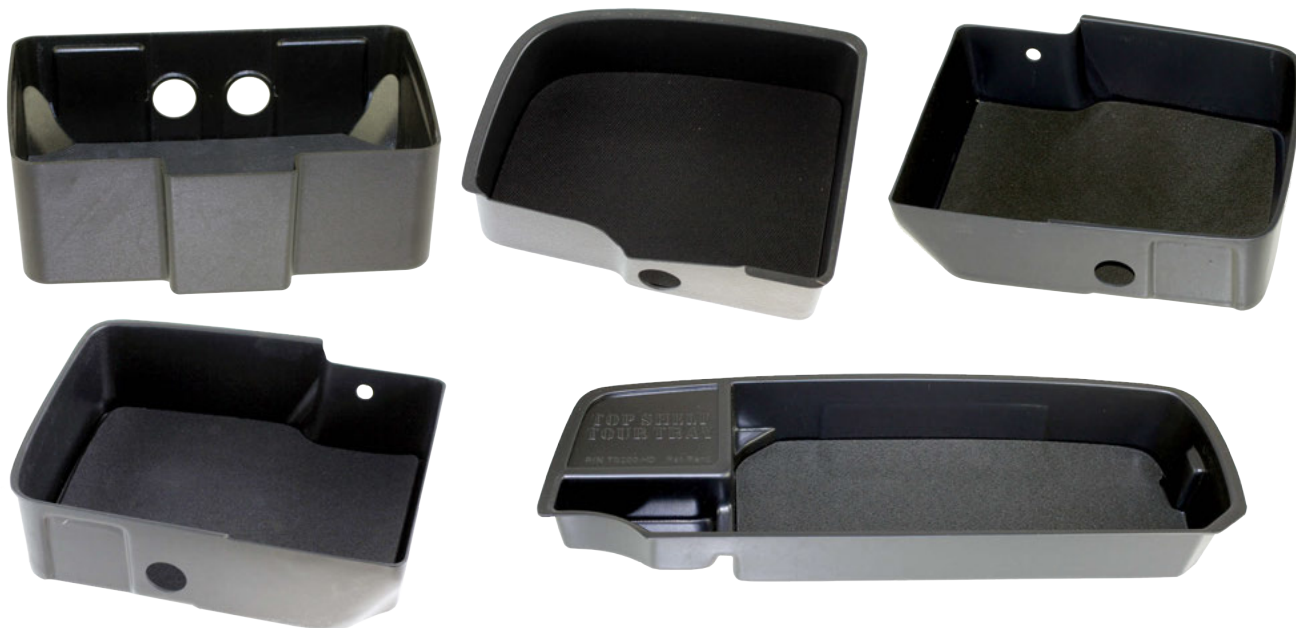

Use this rail kit to accessorize FL saddlebag top covers while providing protection from scratching. FLT, FLHT, FLT, FLHR, FLHS and FLH (except FLHRC/S 1998-on)

45298 53662-87T

82137

82138

Chrome Lower Saddlebag Guard Sets

Left and right saddlebag guards.

PCP Application

82137 FLTR 2004-08, FLHRS 2004-08, FLHRX 2006-08

82138 FLTR 1998-03, FLHT 1993-13, FLHR 1993-08

Saddlebag

Top Shelf Saddlebag Organizers

Molded plastic tray installs on factory rear bail head stud lock pin on hard saddlebags. Stores small items like keys, wallets, sunglasses, cell phones within easy reach at the top of the bag. Will not fit on bags with felt liners without alteration to the liners.