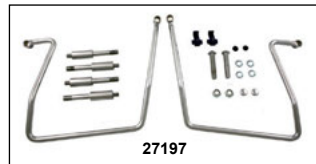

Chrome Saddlebag Supports

Designed to fit the contour of the fender struts and protect your bags from the brake caliper and swingarm.

PCP	Bolt	Model	OEM	Size
3613	2	1984-99 FXST, FLST	91790-84A	6 1/4"
27392	1	1984-99 FXST, FLST		
27388	2	2000-05 FXST, 2007-11 FLST (not FLSTF)		
27389	1	2000-on FXST, FLST		
27395	2	2006-10 FXST 2007-on FLSTF		
3614*	2	1982-94 FXR	90587-85A	7 1/4"
27197**	2	1991-05 FXD 1996-05 FXDWG	90589-91C	10 1/4"
27221	2	1993-95 FXDWG	90593-93	
27398	2	1991-up FXD 1996-up FXDWG		
3550		1971-85 FX-FXE	90584-85	7-3/8"
3544**		1982-93 XLH	90799-86	5 3/4"
27219^		1994-on XLH (except XL 1200S and 2002-03 XL883R)	90799-94	5-5/8"
3516		Relocation kit for FXR 1982-86	90504-82	
27220		Relocation kit for XLH	68471-94C	

* 1982-89 models require PCP #3516 relocation kit.
** Requires PCP #3516 relocation kit.
^ Requires PCP #27220 relocation kit.

FLT Chrome Saddlebag Support Set

Chrome left and right supports can be used on 2009-13 FLT models without trim rails. Stock on 2009-on FLXH and FLTRX. Not for use with saddlebag trim sets.

27375	2009-13 FLT (49206-09A)
82146	2009-13 FLT

Saddlebag Support Cushion 1993-13

Black rubber cushions replace 90764-93.
23083 4 Pack