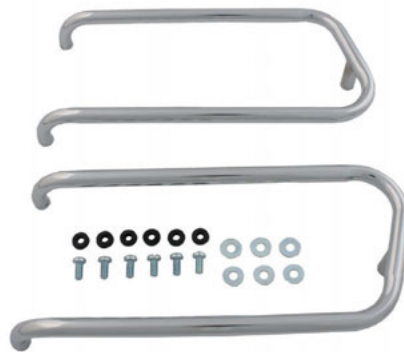

Saddlebag

Fiberglass Saddlebag Mount Kit 1986-99

This kit mounts Preston #99980 fiberglass bags to Softails.
27139 Kit (2 plates & hardware) 1-3/4" c/c lowers

FLT Rails Set 1993-13

Includes 4 pieces to replace original rails.
82097

27418

27425

Chrome FLH Saddlebag Guard Kit

Protect FLH fiberglass bags using this left and right chrome rail set.

PCP Application

82053 FLHT, FLHR, FLHTCUSE/2/3 1997-08 (91216-97)
 (not 1998-on FLHRS, FLHRCI or 2006-on FLHX)
82136 Brackets 1979-13 FLT

Saddlebag Guard Eliminator Brackets

Goes from the frame to the lower support bracket to replace the saddlebag guards and upper saddlebag rails.

Black Chrome Application

27418 27425 Fits 1997-08 FLT

Chrome Trim Rail Kit 1987-on