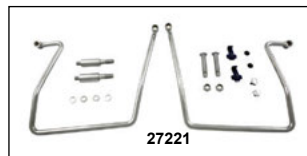

Chrome Saddlebag Supports

Designed to fit the contour of the fender struts and protect your bags from the brake caliper and swingarm.

PCP	Bolt	Model	OEM	Size
3613	2	1984-99 FXST, FLST	91790-84A	6 1/4"
27392	1	1984-99 FXST, FLST		
27388	2	2000-05 FXST, 2007-11 FLST (not FLSTF)		
27389	1	2000-on FXST, FLST		
27395	2	2006-10 FXST 2007-on FLSTF		
3614*	2	1982-94 FXR	90587-85A	7 1/4"
27197**	2	1991-05 FXD 1996-05 FXDWG	90589-91C	10 1/4"
27221	2	1993-95 FXDWG	90593-93	
27398	2	1991-up FXD 1996-up FXDWG		
3550		1971-85 FX-FXE	90584-85	7-3/8"
3544**		1982-93 XLH	90799-86	5 3/4"
27219^		1994-on XLH (except XL 1200S and 2002-03 XL883R)	90799-94	5-5/8"
3516		Relocation kit for FXR 1982-86	90504-82	
27220		Relocation kit for XLH	68471-94C	

* 1982-89 models require PCP #3516 relocation kit.
** Requires PCP #3516 relocation kit.
^ Requires PCP #27220 relocation kit.

FLT Chrome Saddlebag Support Set

Chrome left and right supports can be used on 2009-13 FLT models without trim rails. Stock on 2009-on FLXH and FLTRX. Not for use with saddlebag trim sets.

27375	2009-13 FLT (49206-09A)
82146	2009-13 FLT

Saddlebag Support Cushion 1993-13

Black rubber cushions replace 90764-93.
23083 4 Pack